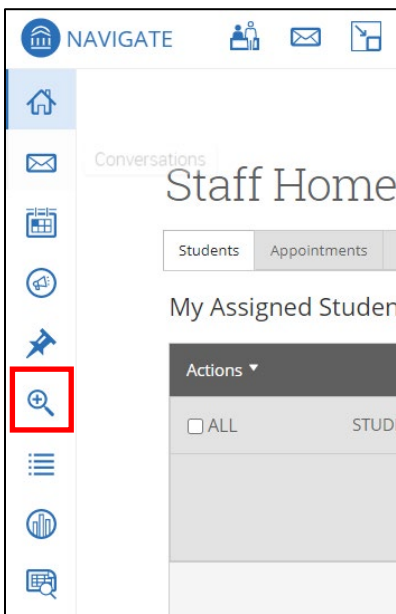

Adv Search _ Students within a Major Concentration

Date: 12/3/20

OVERVIEW

Advisors can use advanced search to identify students within a specific major concentration. E.g. A student who has a major in Women Gender Sexuality Studies with a concentration of Feminist Studies.

Select Advanced Search

Click on the drop-down menu “Area of Study”

- Enter the concentration you are looking for.
- You may also select a major, but it is not necessary when searching for students in a particular concentration.