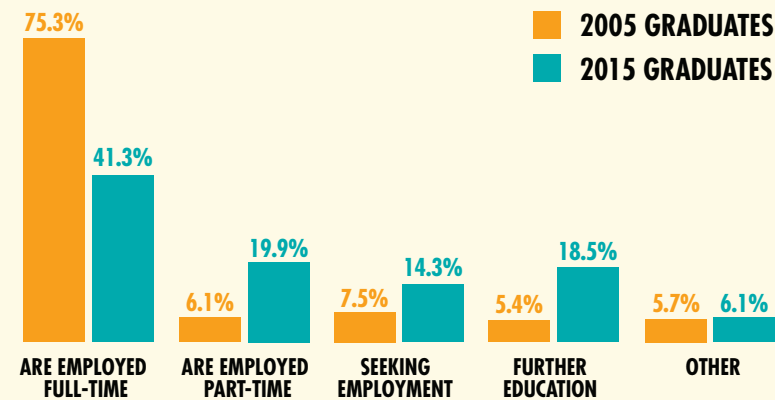

ALUMNI

ALUMNI SURVEY 2016

RESPONSE RATE PER CLASS YEAR

205,000 LIVING ALUMNI

98 DOCTORAL DEGREES
EARNED BY GRADUATES
1995-2004

EMPLOYMENT

PRIMARY INDUSTRIES OF EMPLOYMENT

CURRENT SALARIES

81%
ARE "SATISFIED" OR "VERY SATISFIED" WITH THEIR CAL STATE LA STUDENT EXPERIENCE

69%
FEEL THAT CAL STATE LA PREPARED THEM "GENERALLY WELL" OR "VERY WELL" FOR THEIR CAREER

54%
"AGREE" OR "STRONGLY AGREE" THAT THEIR PROFESSIONAL LIFE AND CAREER HAS BENEFITTED FROM THE PERSONAL CONNECTIONS AND SOCIAL NETWORKS THEY DEVELOPED WHILE AT CAL STATE LA