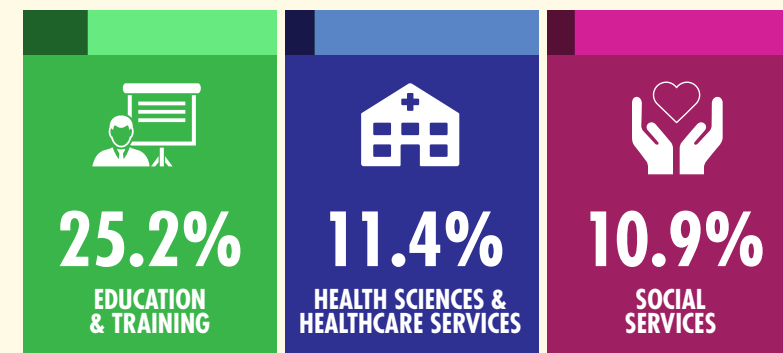

ALUMNI

ALUMNI SURVEY 2016

RESPONSE RATE PER CLASS YEAR

205,000 LIVING ALUMNI

98 DOCTORAL DEGREES
EARNED BY GRADUATES
1995-2004

EMPLOYMENT

PRIMARY INDUSTRIES OF EMPLOYMENT

CURRENT SALARIES

81%
ARE "SATISFIED" OR "VERY SATISFIED" WITH THEIR CAL STATE LA STUDENT EXPERIENCE

69%
FEEL THAT CAL STATE LA PREPARED THEM "GENERALLY WELL" OR "VERY WELL" FOR THEIR CAREER

54%
"AGREE" OR "STRONGLY AGREE" THAT THEIR PROFESSIONAL LIFE AND CAREER HAS BENEFITTED FROM THE PERSONAL CONNECTIONS AND SOCIAL NETWORKS THEY DEVELOPED WHILE AT CAL STATE LA