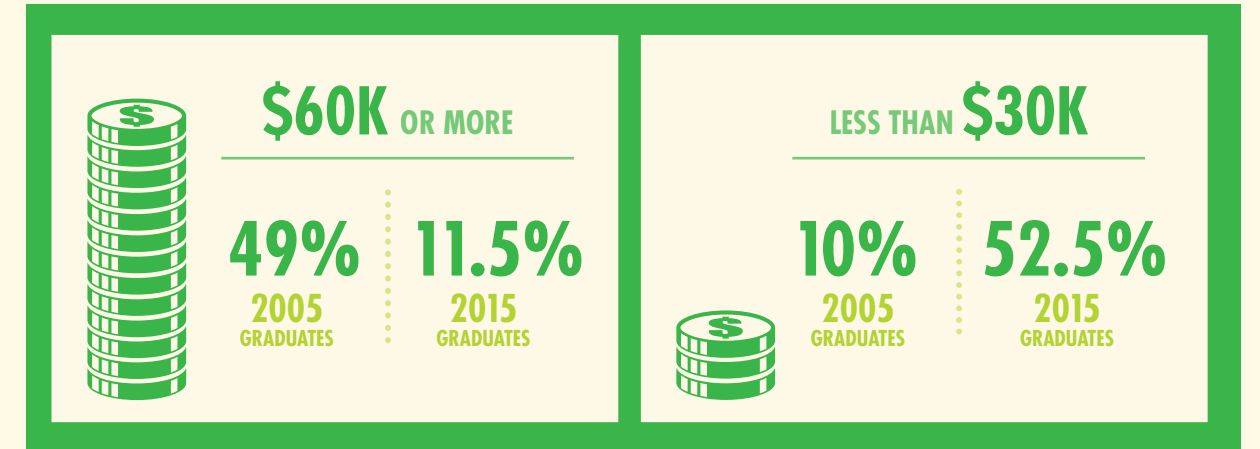

ALUMNI

ALUMNI SURVEY 2016

RESPONSE RATE PER CLASS YEAR

205,000 LIVING ALUMNI

98 DOCTORAL DEGREES
EARNED BY GRADUATES
1995-2004

EMPLOYMENT

PRIMARY INDUSTRIES OF EMPLOYMENT

CURRENT SALARIES

81%
ARE "SATISFIED" OR "VERY SATISFIED" WITH THEIR CAL STATE LA STUDENT EXPERIENCE

69%
FEEL THAT CAL STATE LA PREPARED THEM "GENERALLY WELL" OR "VERY WELL" FOR THEIR CAREER

54%
"AGREE" OR "STRONGLY AGREE" THAT THEIR PROFESSIONAL LIFE AND CAREER HAS BENEFITTED FROM THE PERSONAL CONNECTIONS AND SOCIAL NETWORKS THEY DEVELOPED WHILE AT CAL STATE LA