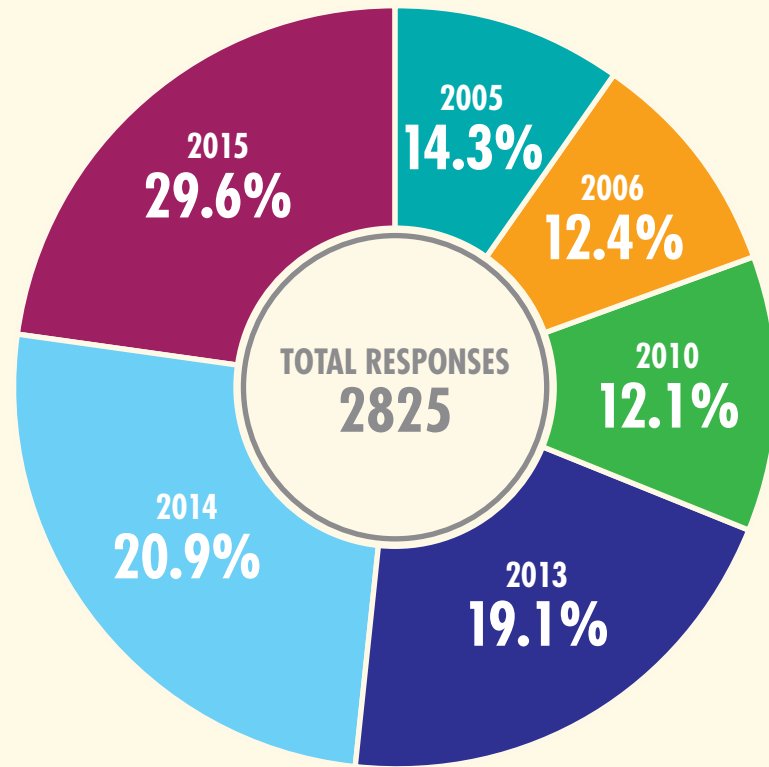

ALUMNI

ALUMNI SURVEY 2016

RESPONSE RATE PER CLASS YEAR

205,000 LIVING ALUMNI

98 DOCTORAL DEGREES
EARNED BY GRADUATES
1995-2004

EMPLOYMENT

PRIMARY INDUSTRIES OF EMPLOYMENT

CURRENT SALARIES

81%
ARE "SATISFIED" OR "VERY SATISFIED" WITH THEIR CAL STATE LA STUDENT EXPERIENCE

69%
FEEL THAT CAL STATE LA PREPARED THEM "GENERALLY WELL" OR "VERY WELL" FOR THEIR CAREER

54%
"AGREE" OR "STRONGLY AGREE" THAT THEIR PROFESSIONAL LIFE AND CAREER HAS BENEFITTED FROM THE PERSONAL CONNECTIONS AND SOCIAL NETWORKS THEY DEVELOPED WHILE AT CAL STATE LA