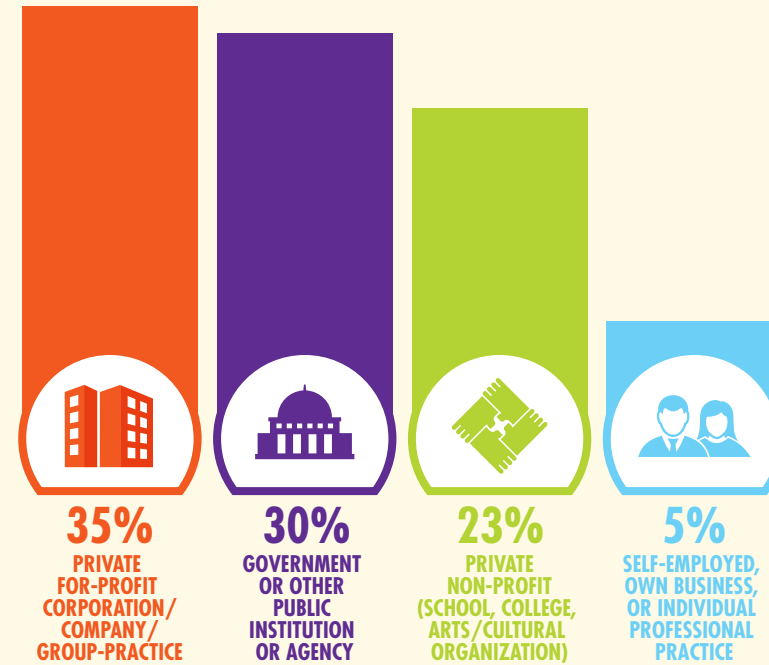

ALUMNI

ALUMNI SURVEY 2016

RESPONSE RATE PER CLASS YEAR

205,000 LIVING ALUMNI

98 DOCTORAL DEGREES
EARNED BY GRADUATES
1995-2004

EMPLOYMENT

PRIMARY INDUSTRIES OF EMPLOYMENT

CURRENT SALARIES

81%
ARE "SATISFIED" OR "VERY SATISFIED" WITH THEIR CAL STATE LA STUDENT EXPERIENCE

69%
FEEL THAT CAL STATE LA PREPARED THEM "GENERALLY WELL" OR "VERY WELL" FOR THEIR CAREER

54%
"AGREE" OR "STRONGLY AGREE" THAT THEIR PROFESSIONAL LIFE AND CAREER HAS BENEFITTED FROM THE PERSONAL CONNECTIONS AND SOCIAL NETWORKS THEY DEVELOPED WHILE AT CAL STATE LA