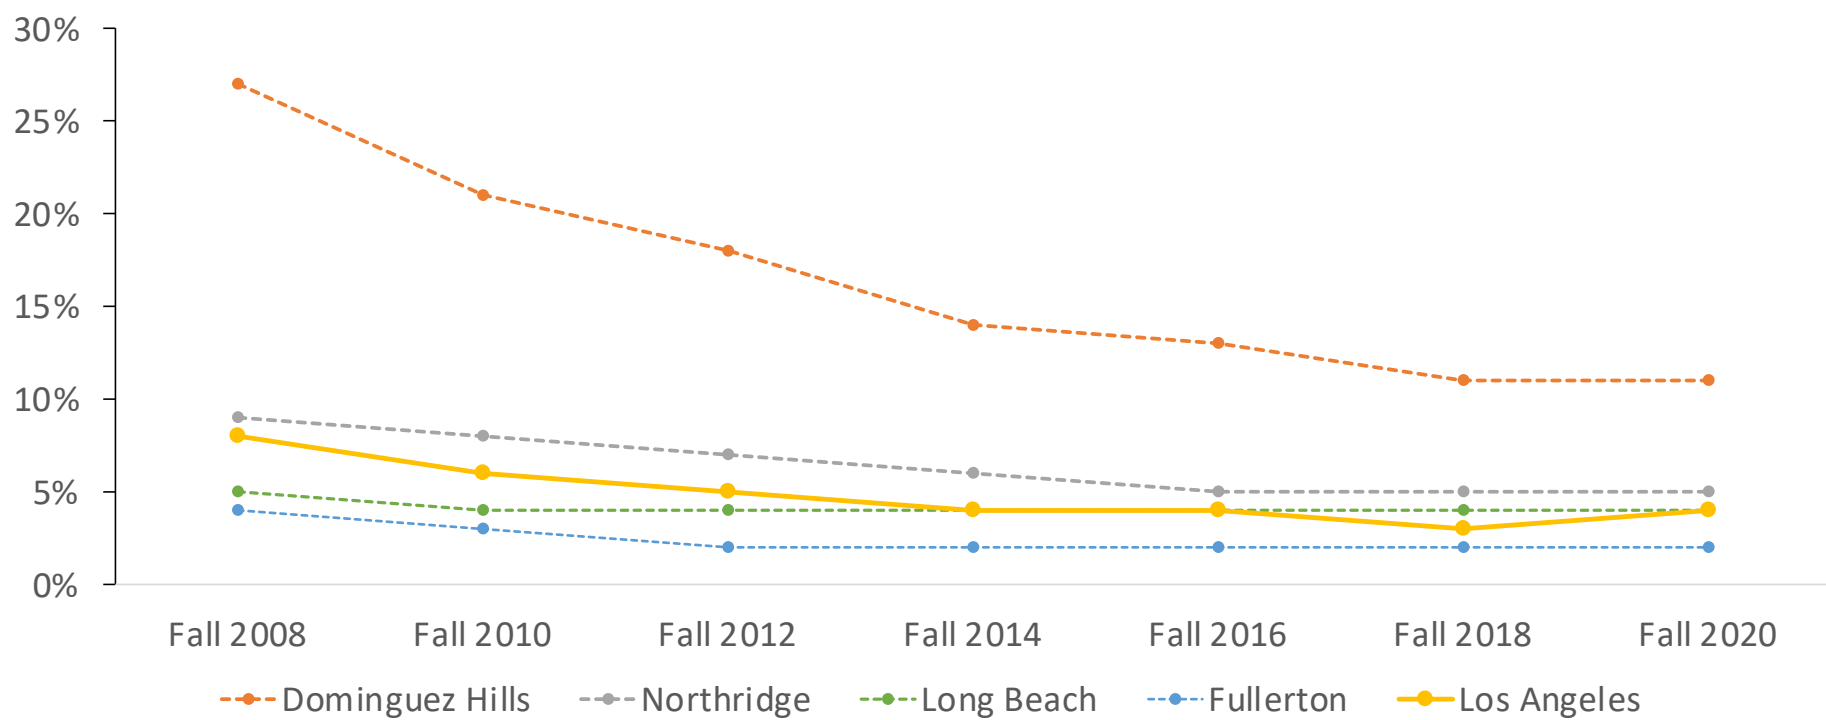

LA Basin CSUs Undergraduate Black Student Headcount in Percentage by Fall Term

[Source: CSU Institutional Research & Analyses – Enrollment Dashboard](#)