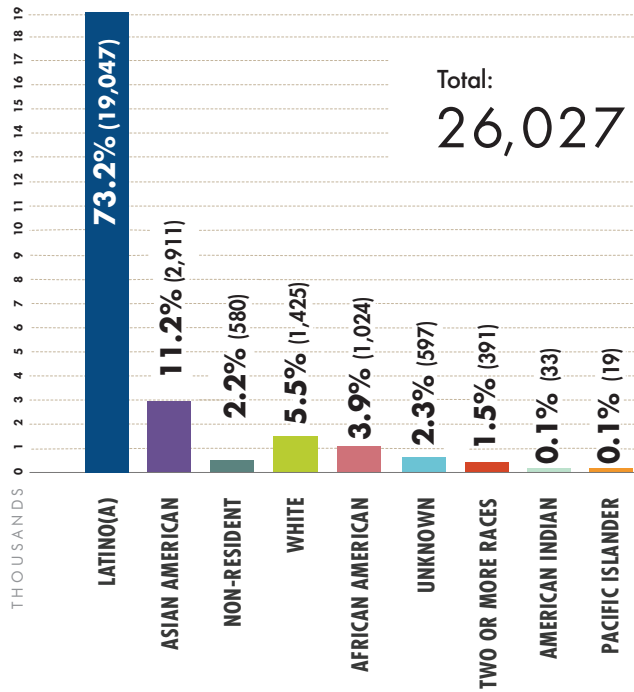

HEADCOUNT BY RACE/ETHNIC GROUP

The race/ethnic categories were determined by the federal guidelines.