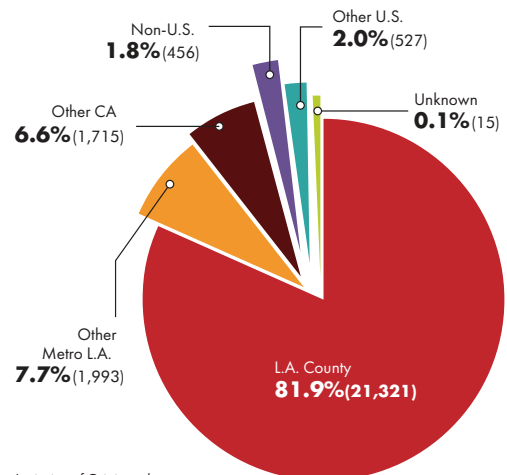

## HEADCOUNT BY CLASS

## LARGEST ENROLLED UNDERGRADUATE PROGRAMS

BS Business Administration	3,350
BA Psychology	1,655
BA Criminal Justice	1,556
BA Child Development	1,194
BS Biology	1,035

## HEADCOUNT BY GEOGRAPHIC AREA

Total : 26,027

Based on Institution of Origin code.