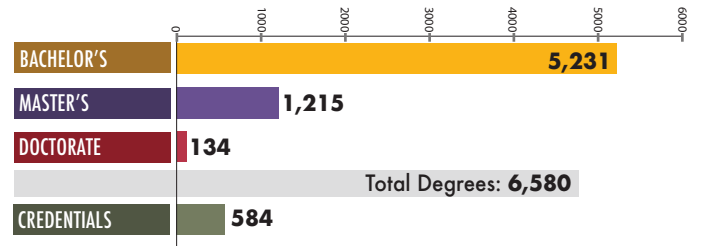

2021-2022 DEGREES AWARDED