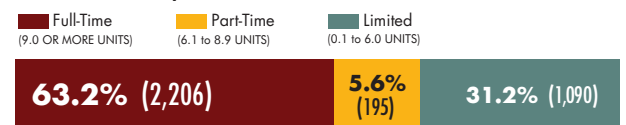

## 2021-2022 DEGREES AWARDED

## HEADCOUNT BY STUDY LOAD

Undergraduate **22,536**

Graduate **3,491**

The average study load is 12.9 units for undergraduates, 9.3 for graduates/postbaccalaureates, and 12.4 overall.