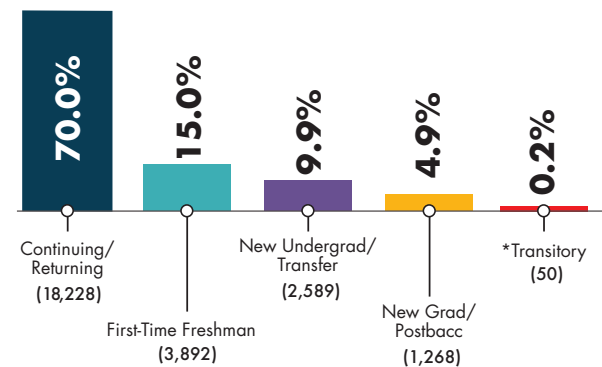

HEADCOUNT BY ENROLLMENT STATUS

Includes high school students taking college course work as well as college students matriculated elsewhere.