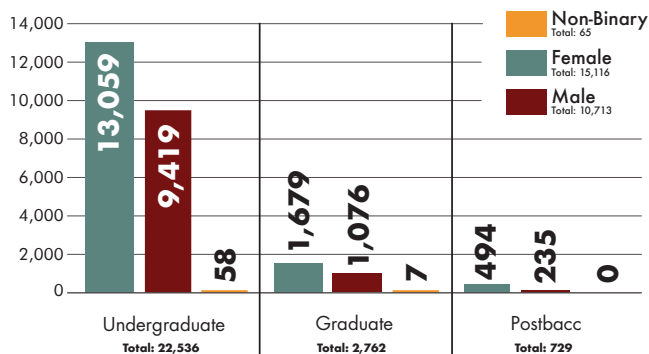

HEADCOUNT BY GENDER