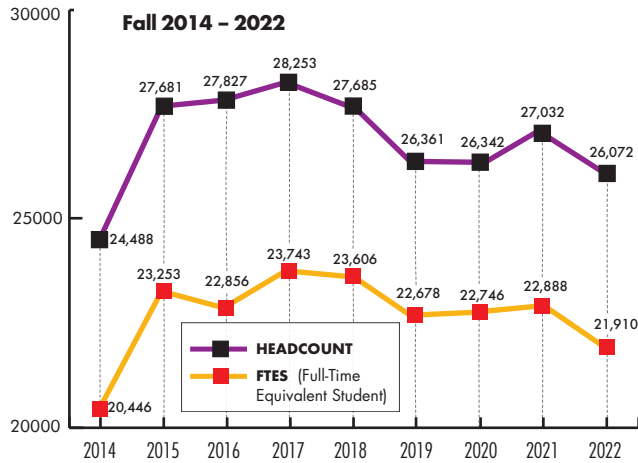

## HEADCOUNT + FTES

(Full-Time Equivalent Student)

## HEADCOUNT BY STUDY LOAD

Undergraduate **22,536**

Graduate **3,491**

The average study load is 12.9 units for undergraduates, 9.3 for graduates/postbaccalaureates, and 12.4 overall.