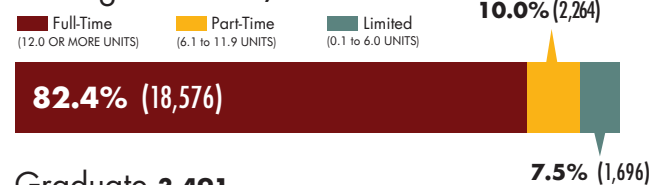

HEADCOUNT BY STUDY LOAD

Undergraduate **22,536**

Graduate **3,491**