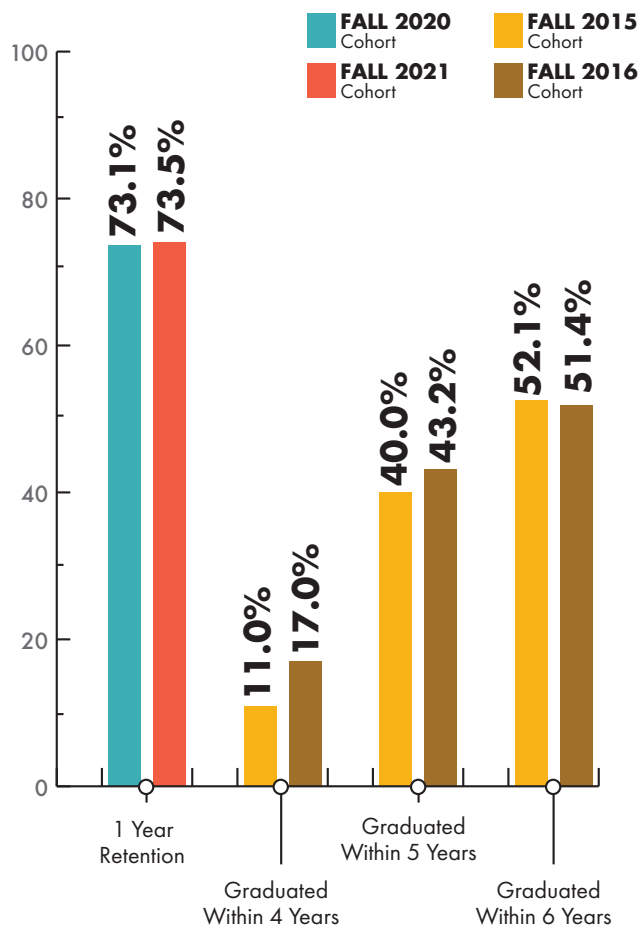

RETENTION AND GRADUATION RATES