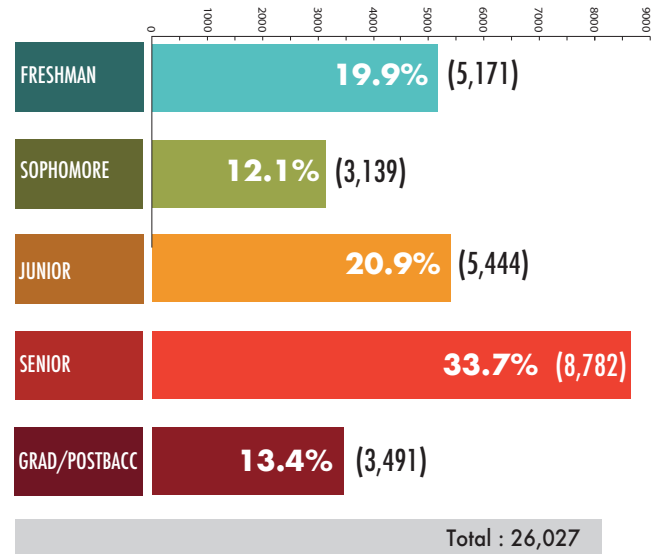

HEADCOUNT BY CLASS

LARGEST ENROLLED UNDERGRADUATE PROGRAMS

BS Business Administration	3,350
BA Psychology	1,655
BA Criminal Justice	1,556
BA Child Development	1,194
BS Biology	1,035

LARGEST ENROLLED GRADUATE PROGRAMS

MS Counseling	260
MSW Social Work	255
MBA	199
MA Education: Special Education	150
MS Computer Science	139