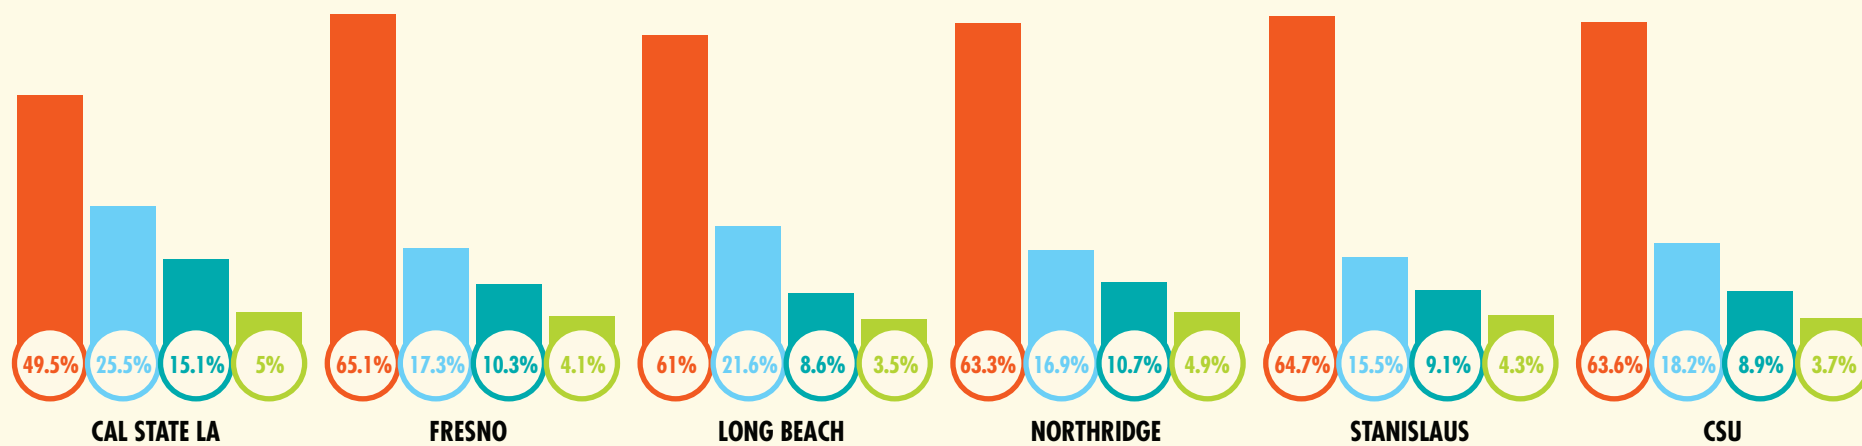

FACULTY

ETHNICITY/RACE

2014 ETHNICITY DATA — TENURE TRACK INSTRUCTIONAL FACULTY CSU SYSTEMWIDE

2014 FACULTY HEADCOUNT BY GENDER

HIRING PLAN — TENURED TRACK

INSTRUCTIONAL FACULTY HEADCOUNT