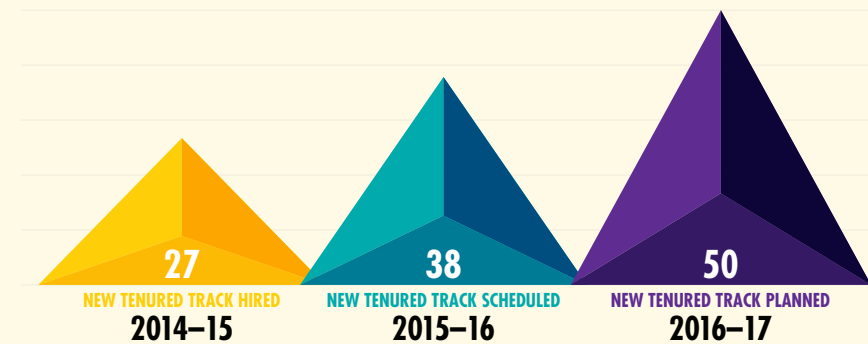

FACULTY

ETHNICITY/RACE

2014 ETHNICITY DATA — TENURE TRACK INSTRUCTIONAL FACULTY CSU SYSTEMWIDE

2014 FACULTY HEADCOUNT BY GENDER

HIRING PLAN — TENURED TRACK

INSTRUCTIONAL FACULTY HEADCOUNT