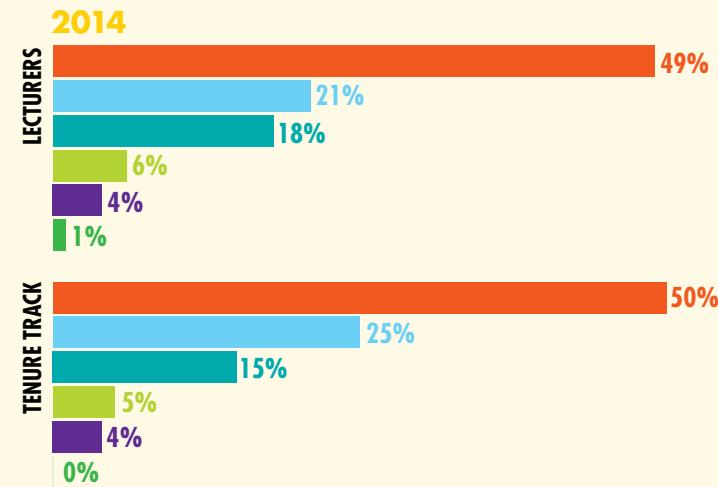

FACULTY

ETHNICITY/RACE

2014 ETHNICITY DATA — TENURE TRACK INSTRUCTIONAL FACULTY CSU SYSTEMWIDE

2014 FACULTY HEADCOUNT BY GENDER

HIRING PLAN — TENURED TRACK

INSTRUCTIONAL FACULTY HEADCOUNT