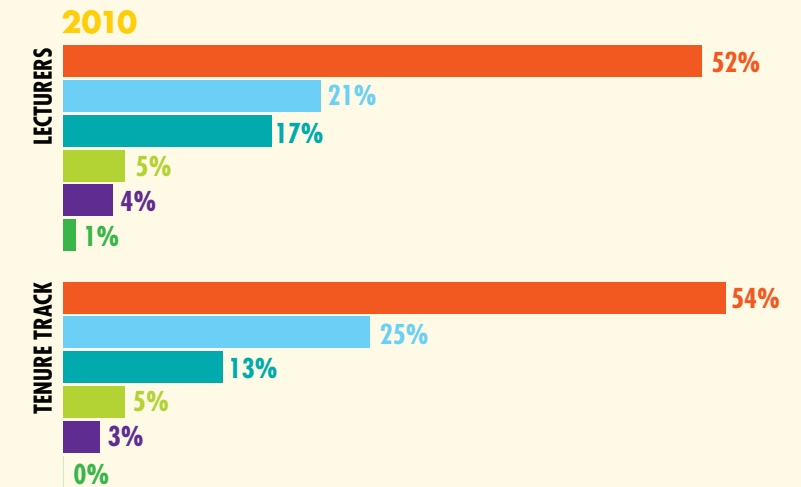

FACULTY

ETHNICITY/RACE

2014 ETHNICITY DATA — TENURE TRACK INSTRUCTIONAL FACULTY CSU SYSTEMWIDE

2014 FACULTY HEADCOUNT BY GENDER

HIRING PLAN — TENURED TRACK

INSTRUCTIONAL FACULTY HEADCOUNT