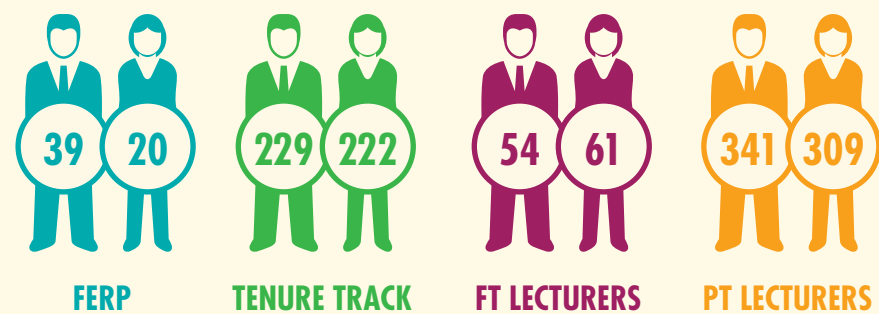

FACULTY

ETHNICITY/RACE

2014 ETHNICITY DATA — TENURE TRACK INSTRUCTIONAL FACULTY CSU SYSTEMWIDE

2014 FACULTY HEADCOUNT BY GENDER

HIRING PLAN — TENURED TRACK

INSTRUCTIONAL FACULTY HEADCOUNT