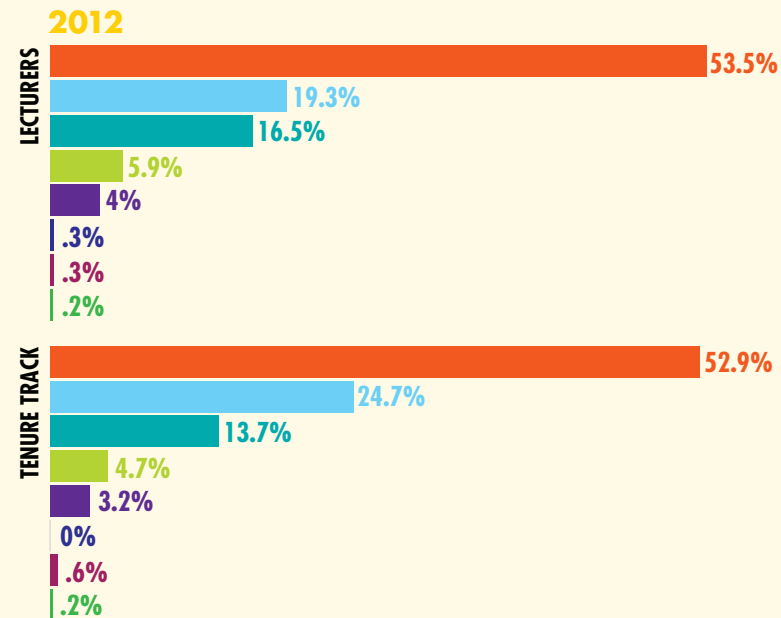

FACULTY

ETHNICITY/RACE

2014 ETHNICITY DATA — TENURE TRACK INSTRUCTIONAL FACULTY CSU SYSTEMWIDE

2014 FACULTY HEADCOUNT BY GENDER

HIRING PLAN — TENURED TRACK

INSTRUCTIONAL FACULTY HEADCOUNT