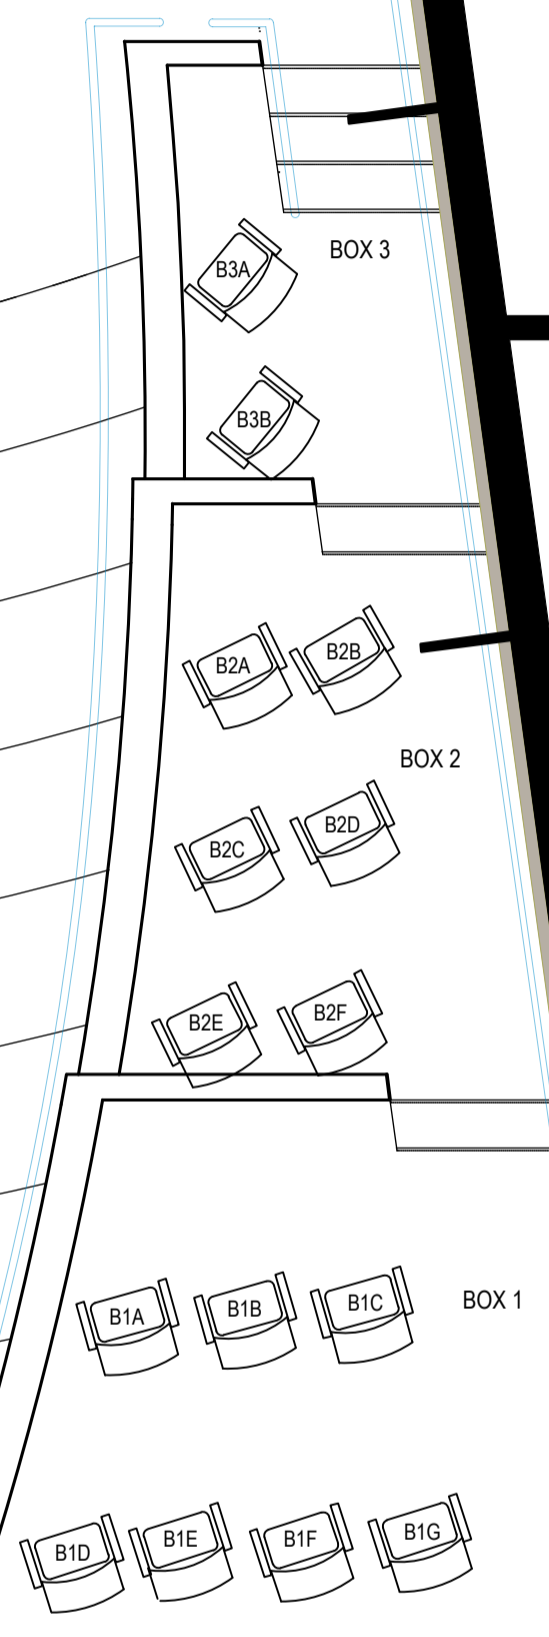

ORCHESTRA
PIT

STATE
PLAYHOUSE
AUDITORIUM

Plan View

FIRE HOSE

FIRE HOSE

DN

TAD

THEATR