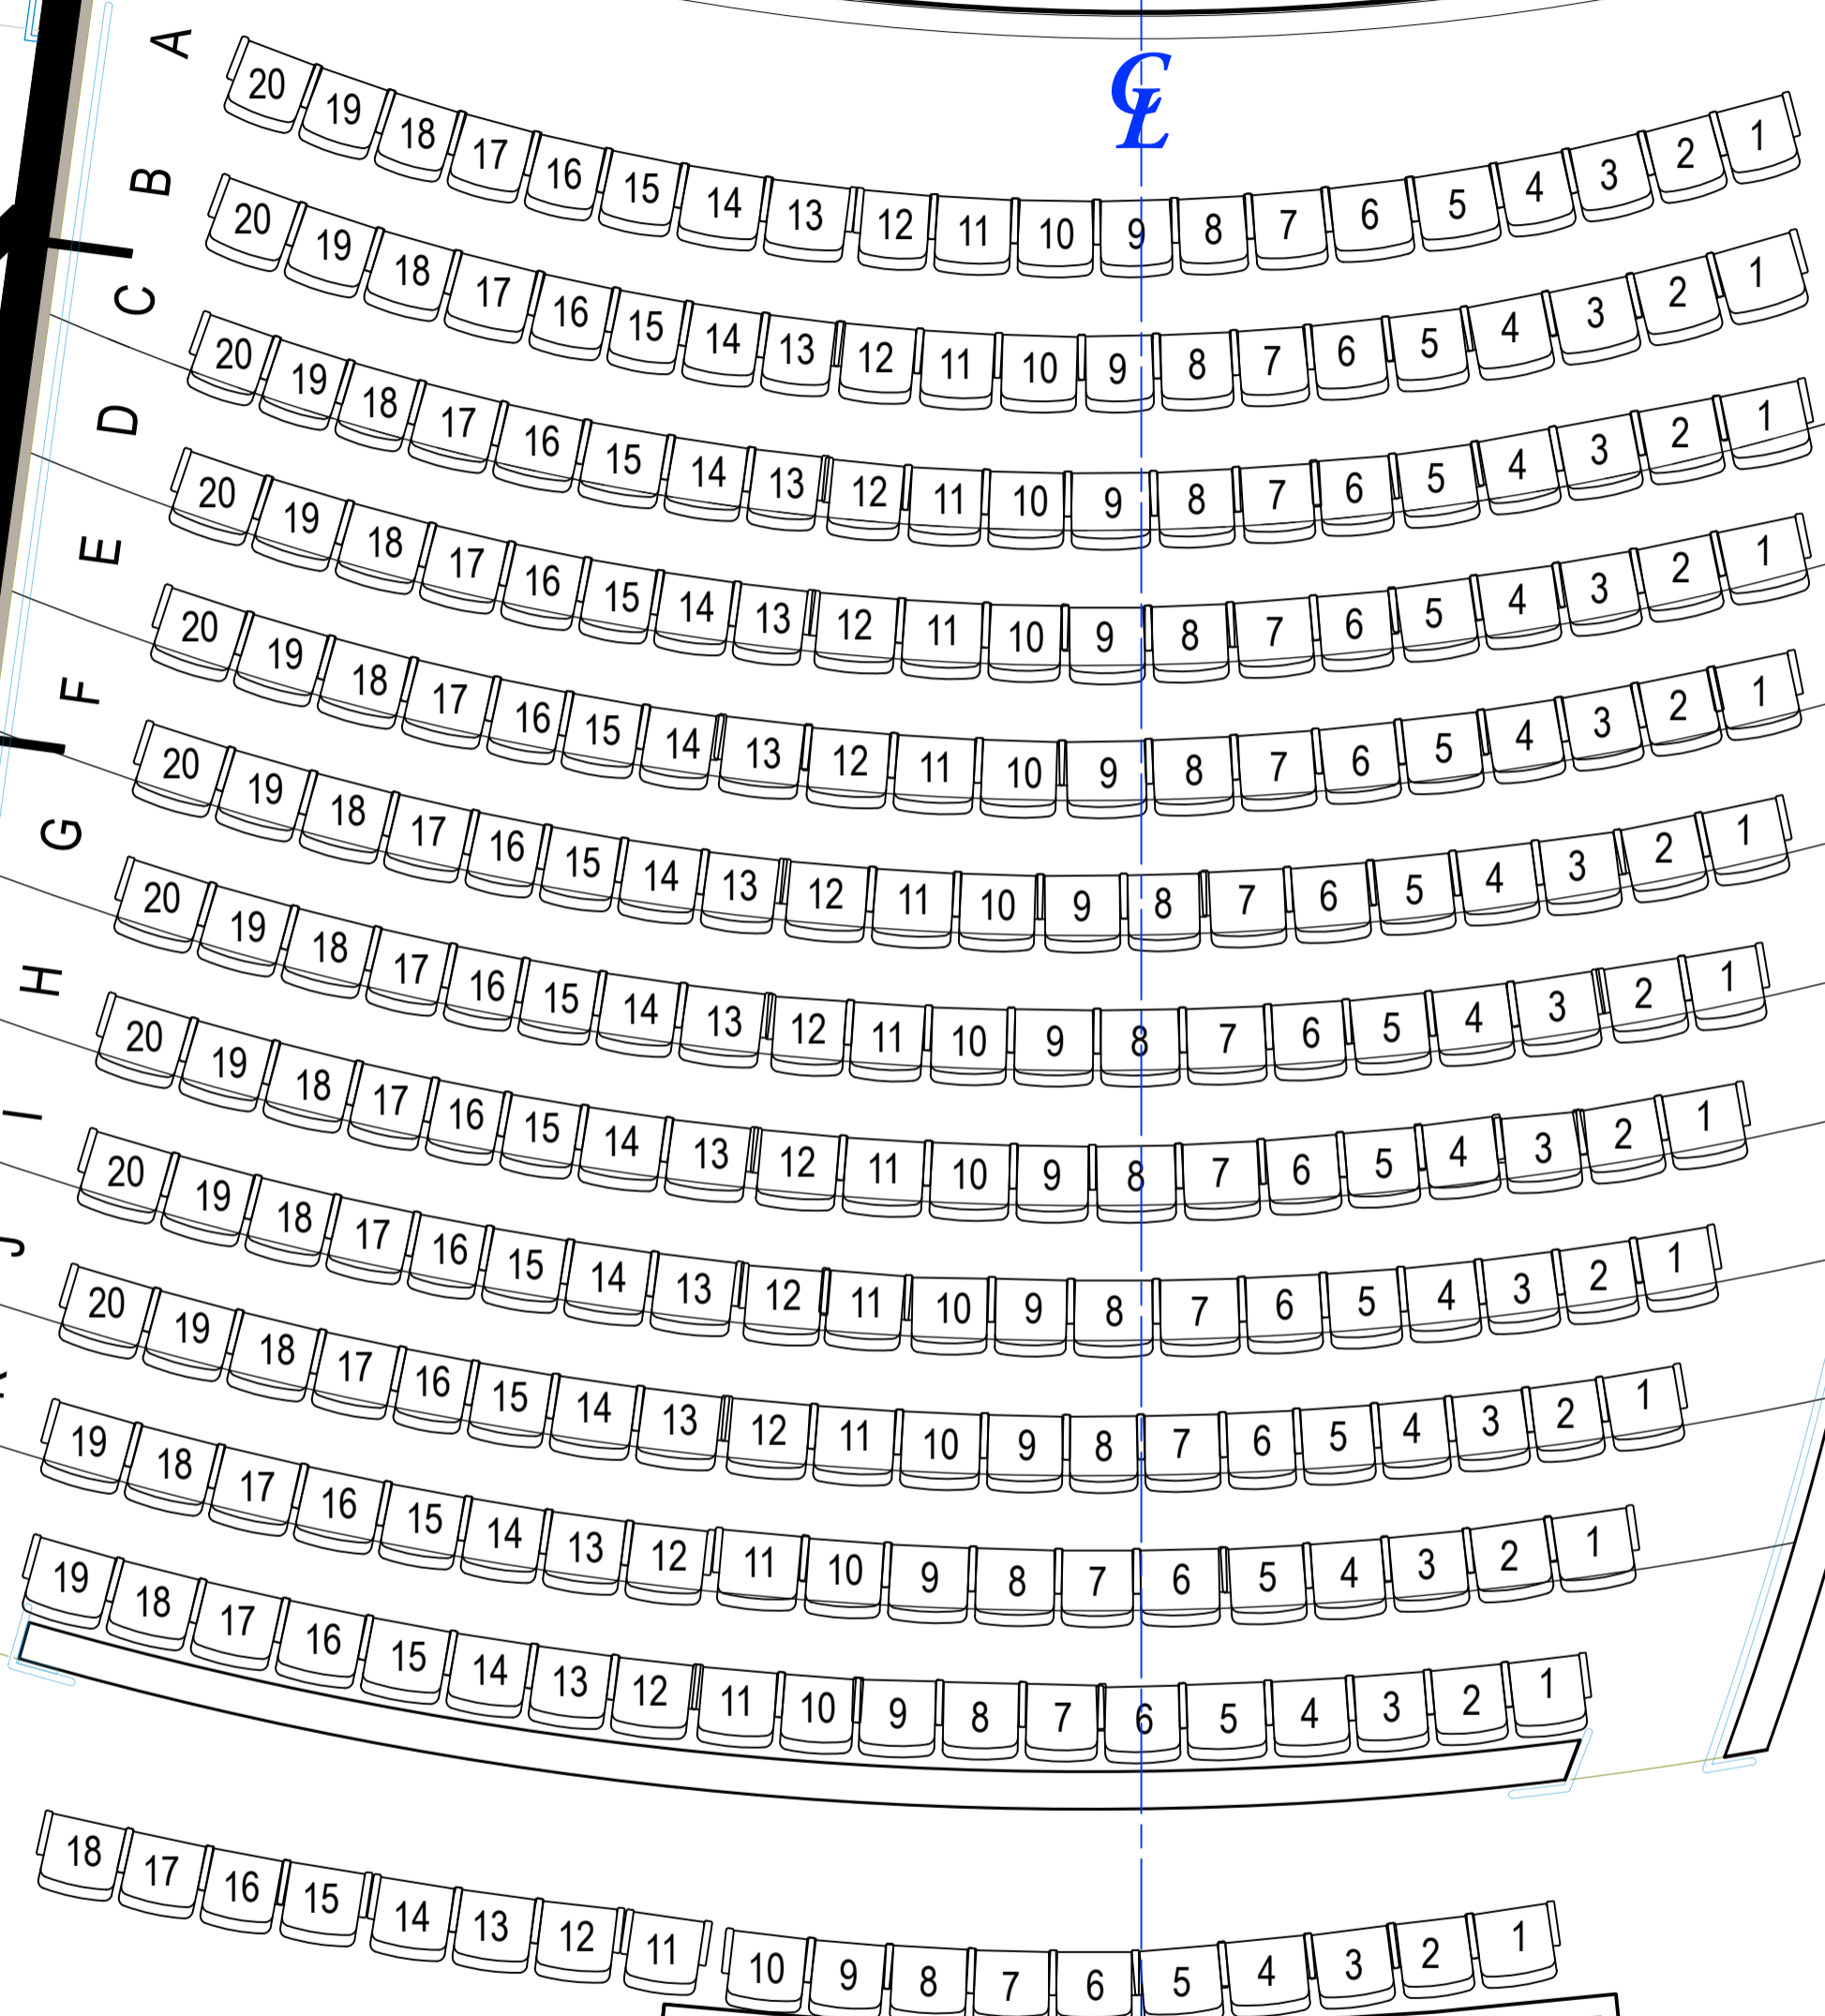

ORCHESTRA
PIT

STATE
PLAYHOUSE
AUDITORIUM

Plan View

FIRE HOSE

FIRE HOSE

DN

TAD

THEATR